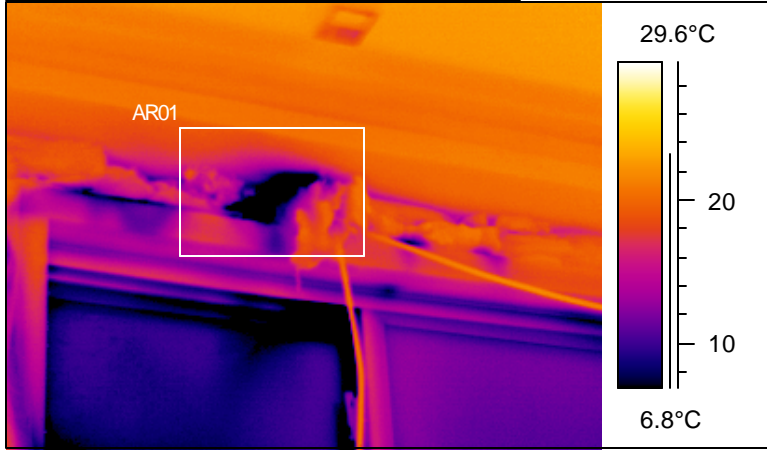

FACILITY	DATE
Sample House: Interior	Jan. 18/05

Location: Basement, Cable Penetration

INFRARED IMAGE

PHOTO

IR information	Value
Date of creation	18/01/2005
Time of creation	7:09:08 PM
Object parameter	Value
Ambient temperature	23.0°C
Label	Value
AR01 : min	-5.5°C

INFORMATION:

Infrared image of the cable penetration on the south wall in the basement.
Cold section noted, at arrow in photo.

Suspect: cold air ingress at location.
Inspect further to verify cause.

See IR information chart above for minimum temperature inside area box.